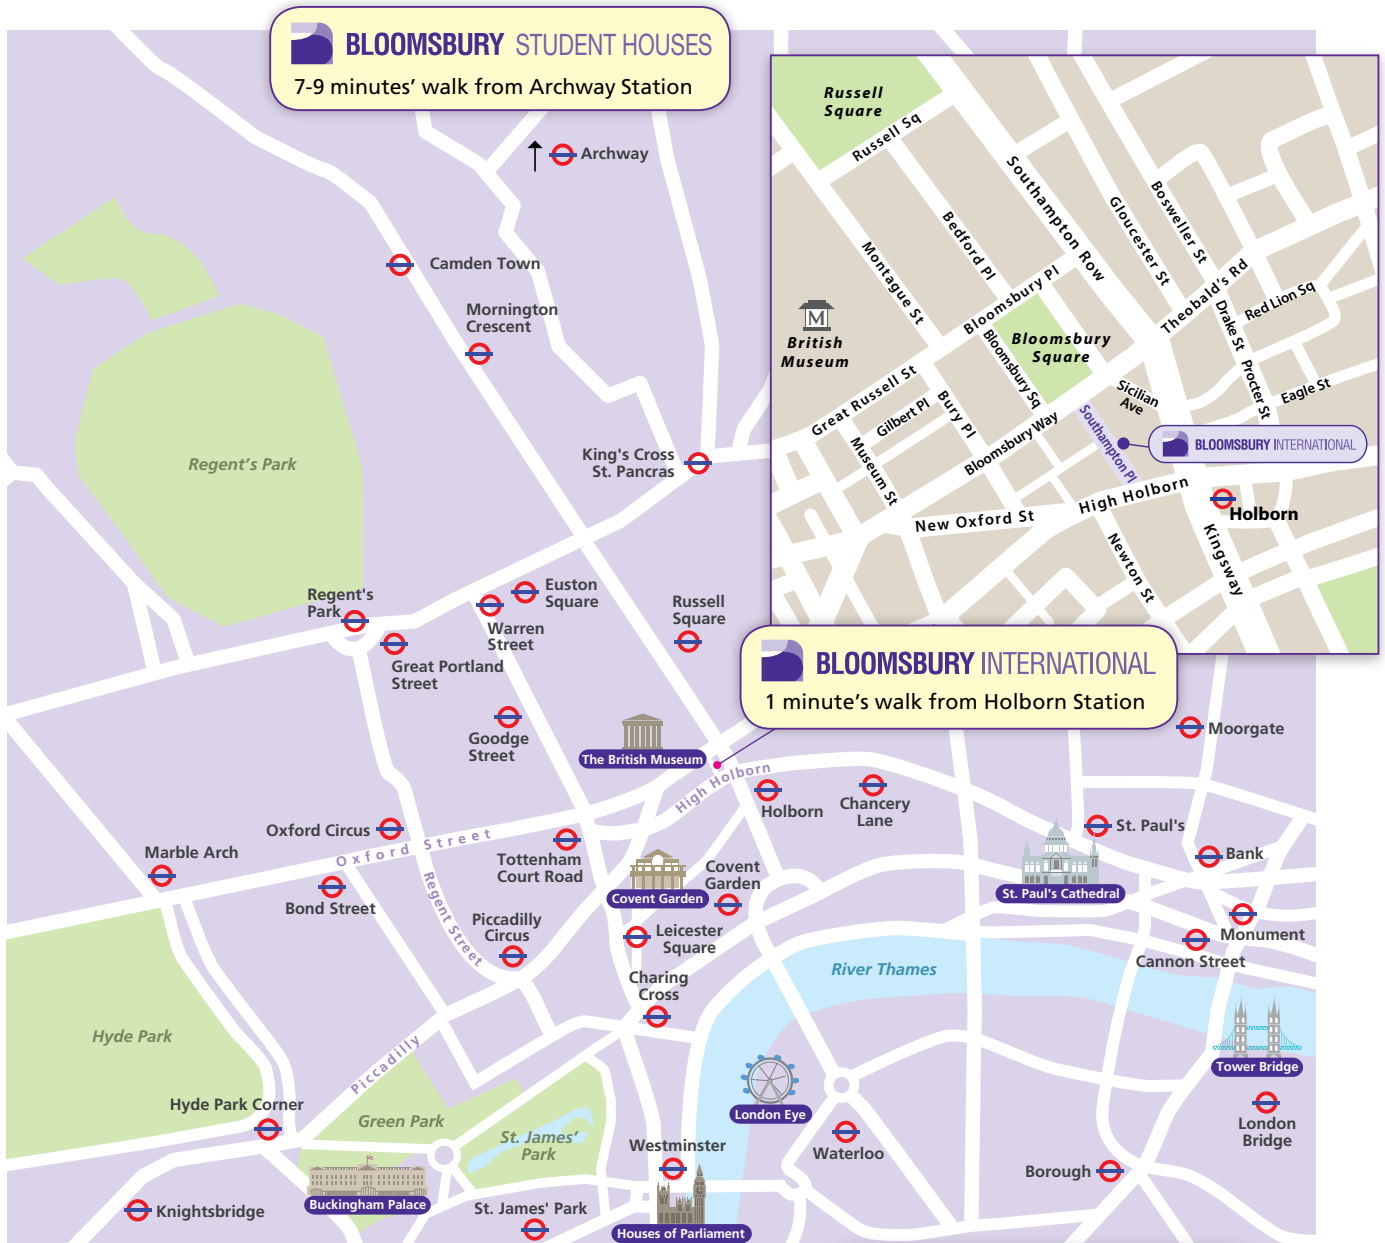

Jeremy
(France)

More Accommodation Options

Homestay

This is an excellent opportunity to learn about life in the UK, experience British culture and practise English at the same time.

Central: Zone 2
(Ⓜ 30-45 minutes to Holborn Station)
Outer: Zone 3 / 4
(Ⓜ 40-60 minutes to Holborn Station)

Student Residences

Various types of accommodation are on offer - single, double and twin rooms and studios.

Central: Zone 1 / 2
(Ⓜ 15-45 minutes to Holborn Station)

Hotels & Guest Houses

Budget, 3, 4 and 5 star accommodation in hostels, hotels and guest houses around London.

Central: Zone 1 / 2
(Ⓜ / 🚶 5-30 minutes to Holborn Station)

The above options are provided by partners of Bloomsbury International.

For full and up-to-date information about us, please visit our website.