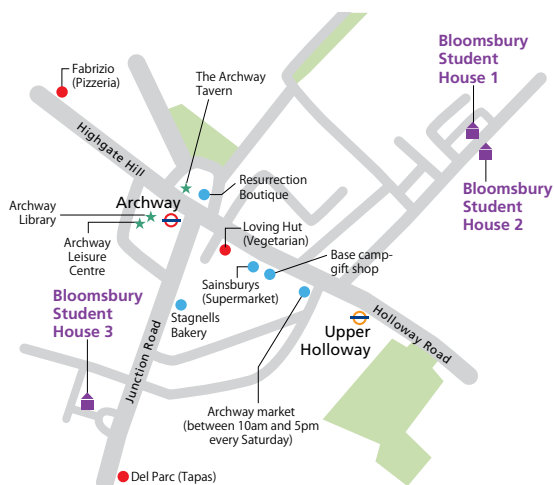

What's included?

- All bills
- 24 hour emergency telephone number
- Cleaning service: communal areas cleaned weekly
- WiFi
- Use of the washing machines
- Fully-equipped kitchens with all the utensils you need
- Freeview TV in all the bedrooms with a wide selection of channels
- Bedding Pack