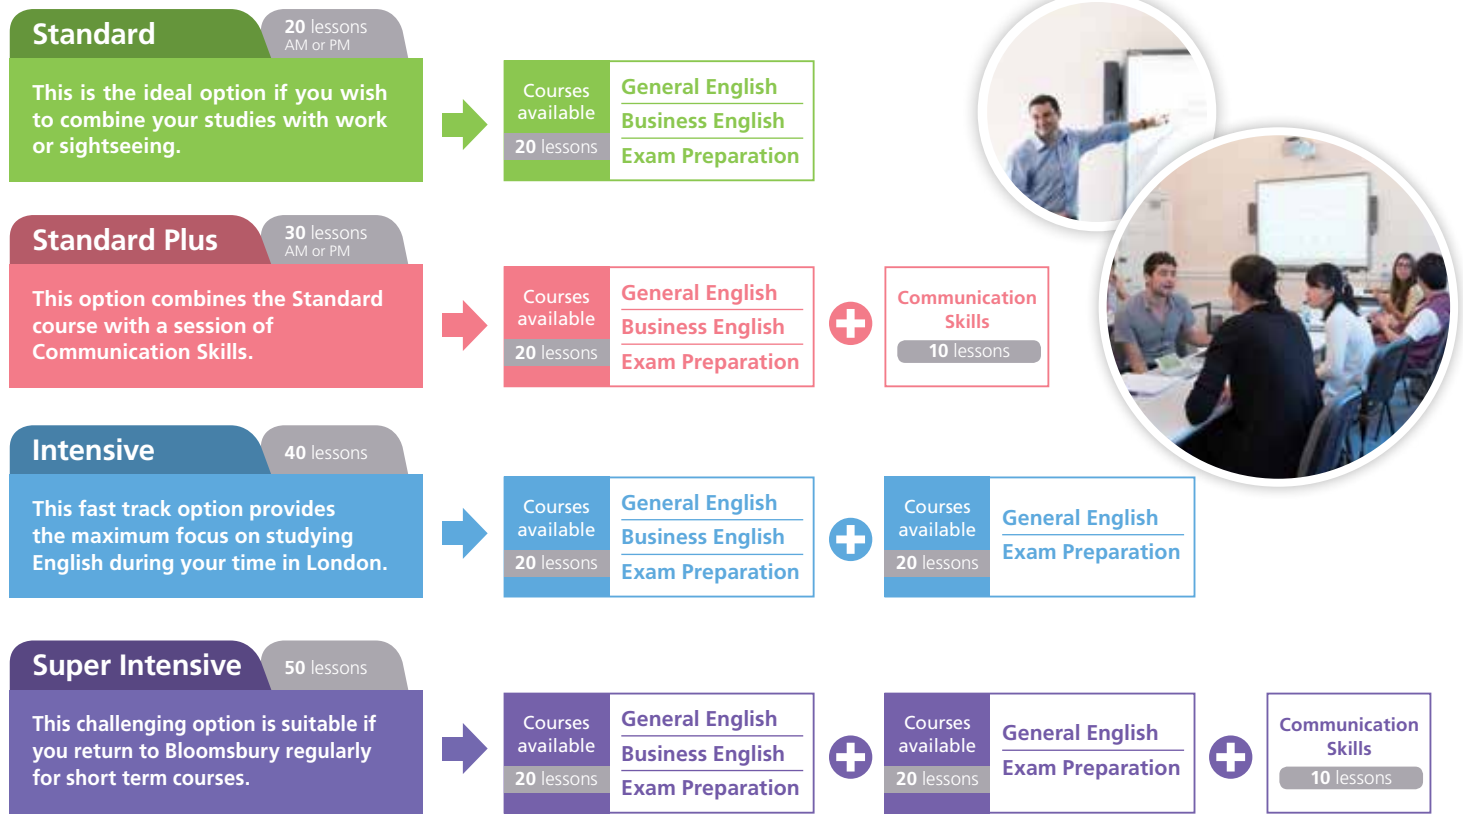

1 lesson = 45 minutes

One to One and Closed Groups

Design a programme to suit various requirements including tuition, accommodation, social activities and more.

English for Specific Purposes

Improve your English language skills in a specific area, such as law, finance, technology, medicine, travel, aviation, human resources or accent softening.

School/University Preparation

Choose this option if you are considering studying at a university or a high school in an English speaking country.

Teacher Training - Refresher Course

Refresh your teaching skills and knowledge of current methodologies and trends in the EFL world.

English plus Corporate Visits

Visit famous companies to gain first-hand knowledge in a variety of different industries whilst developing your English language and job application skills.

English Plus

Improve your English language skills while enjoying another hobby, including football, music, arts, drama and many more.

Bloomsbury Juniors

An ideal course for young learners who would like to improve their English language skills while making friends from different countries and having fun in London.

Parent & Child Programme

Our seasonal programme offers a unique opportunity for you to study with your child or younger sibling at the same location and on the same timetable.